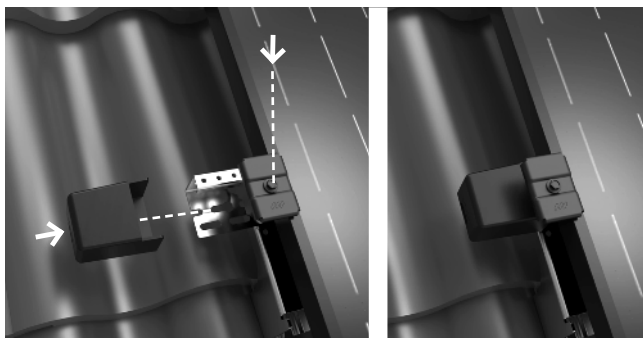

Efter metod 1 eller 2

9.