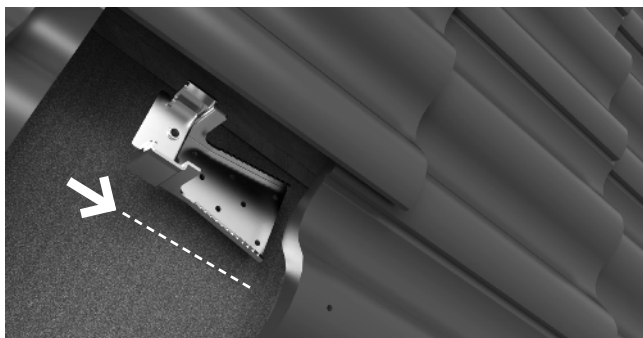

Metod 2

1.

2.

3.

4.

5.

6.

7.