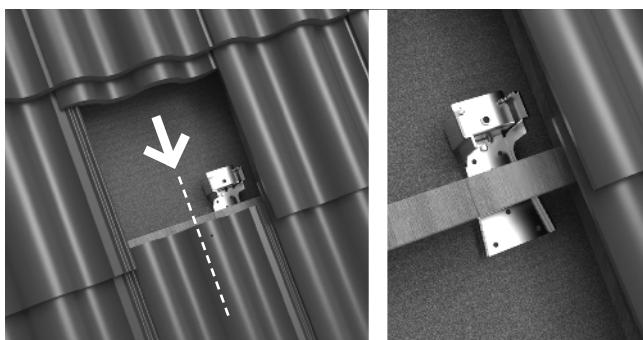

Metod 2

1.

2.

3.

4.

5.

6.

7.