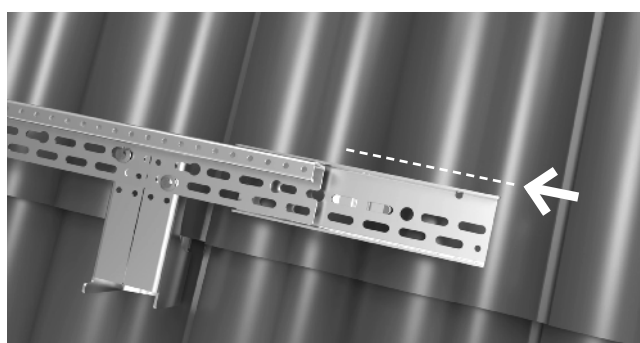

Efter metod 1 eller 2

1.

2.

3.

4.

5.

6.

7.

8.