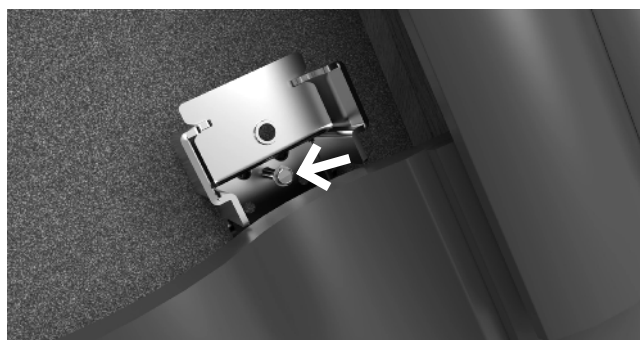

Metod 2

1.

2.

3.

4.

5.

6.

7.