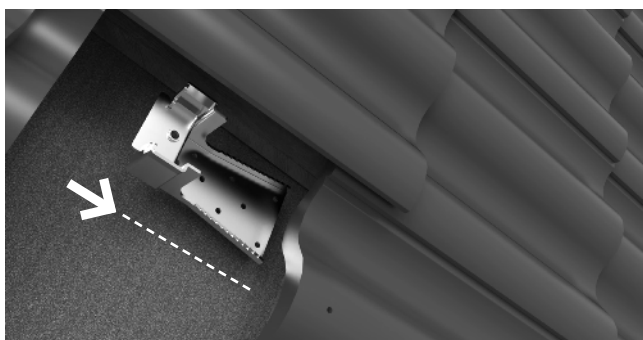

Metod 2

1.

2.

3.

4.

5.

6.

7.