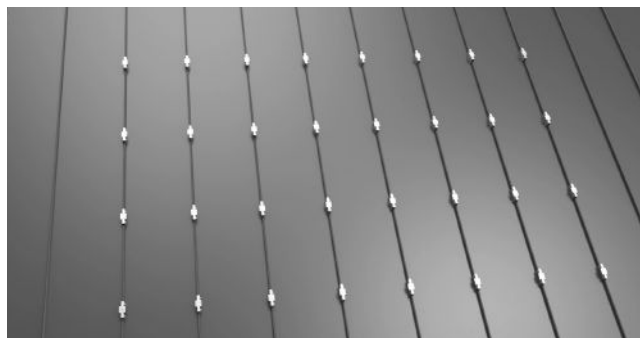

NM Fals | Klickfals

Mounting kit

Art no 1356 – NM Hyper Seam Roof

Art no 1916 – NM Hyper Rail Silver

Art no 1919 – NM Hyper Joint Rail Silver

Art no 3121 – NM Hyper Mid/End Clamp Silver (Black)

Art no 2818 – NM Hyper End Cap Silver (Black)

Art no 1308 – NM Hex 8 Socket

Art no 63191000 – NM Screw

1.

2.

3.

4.

5.

6.